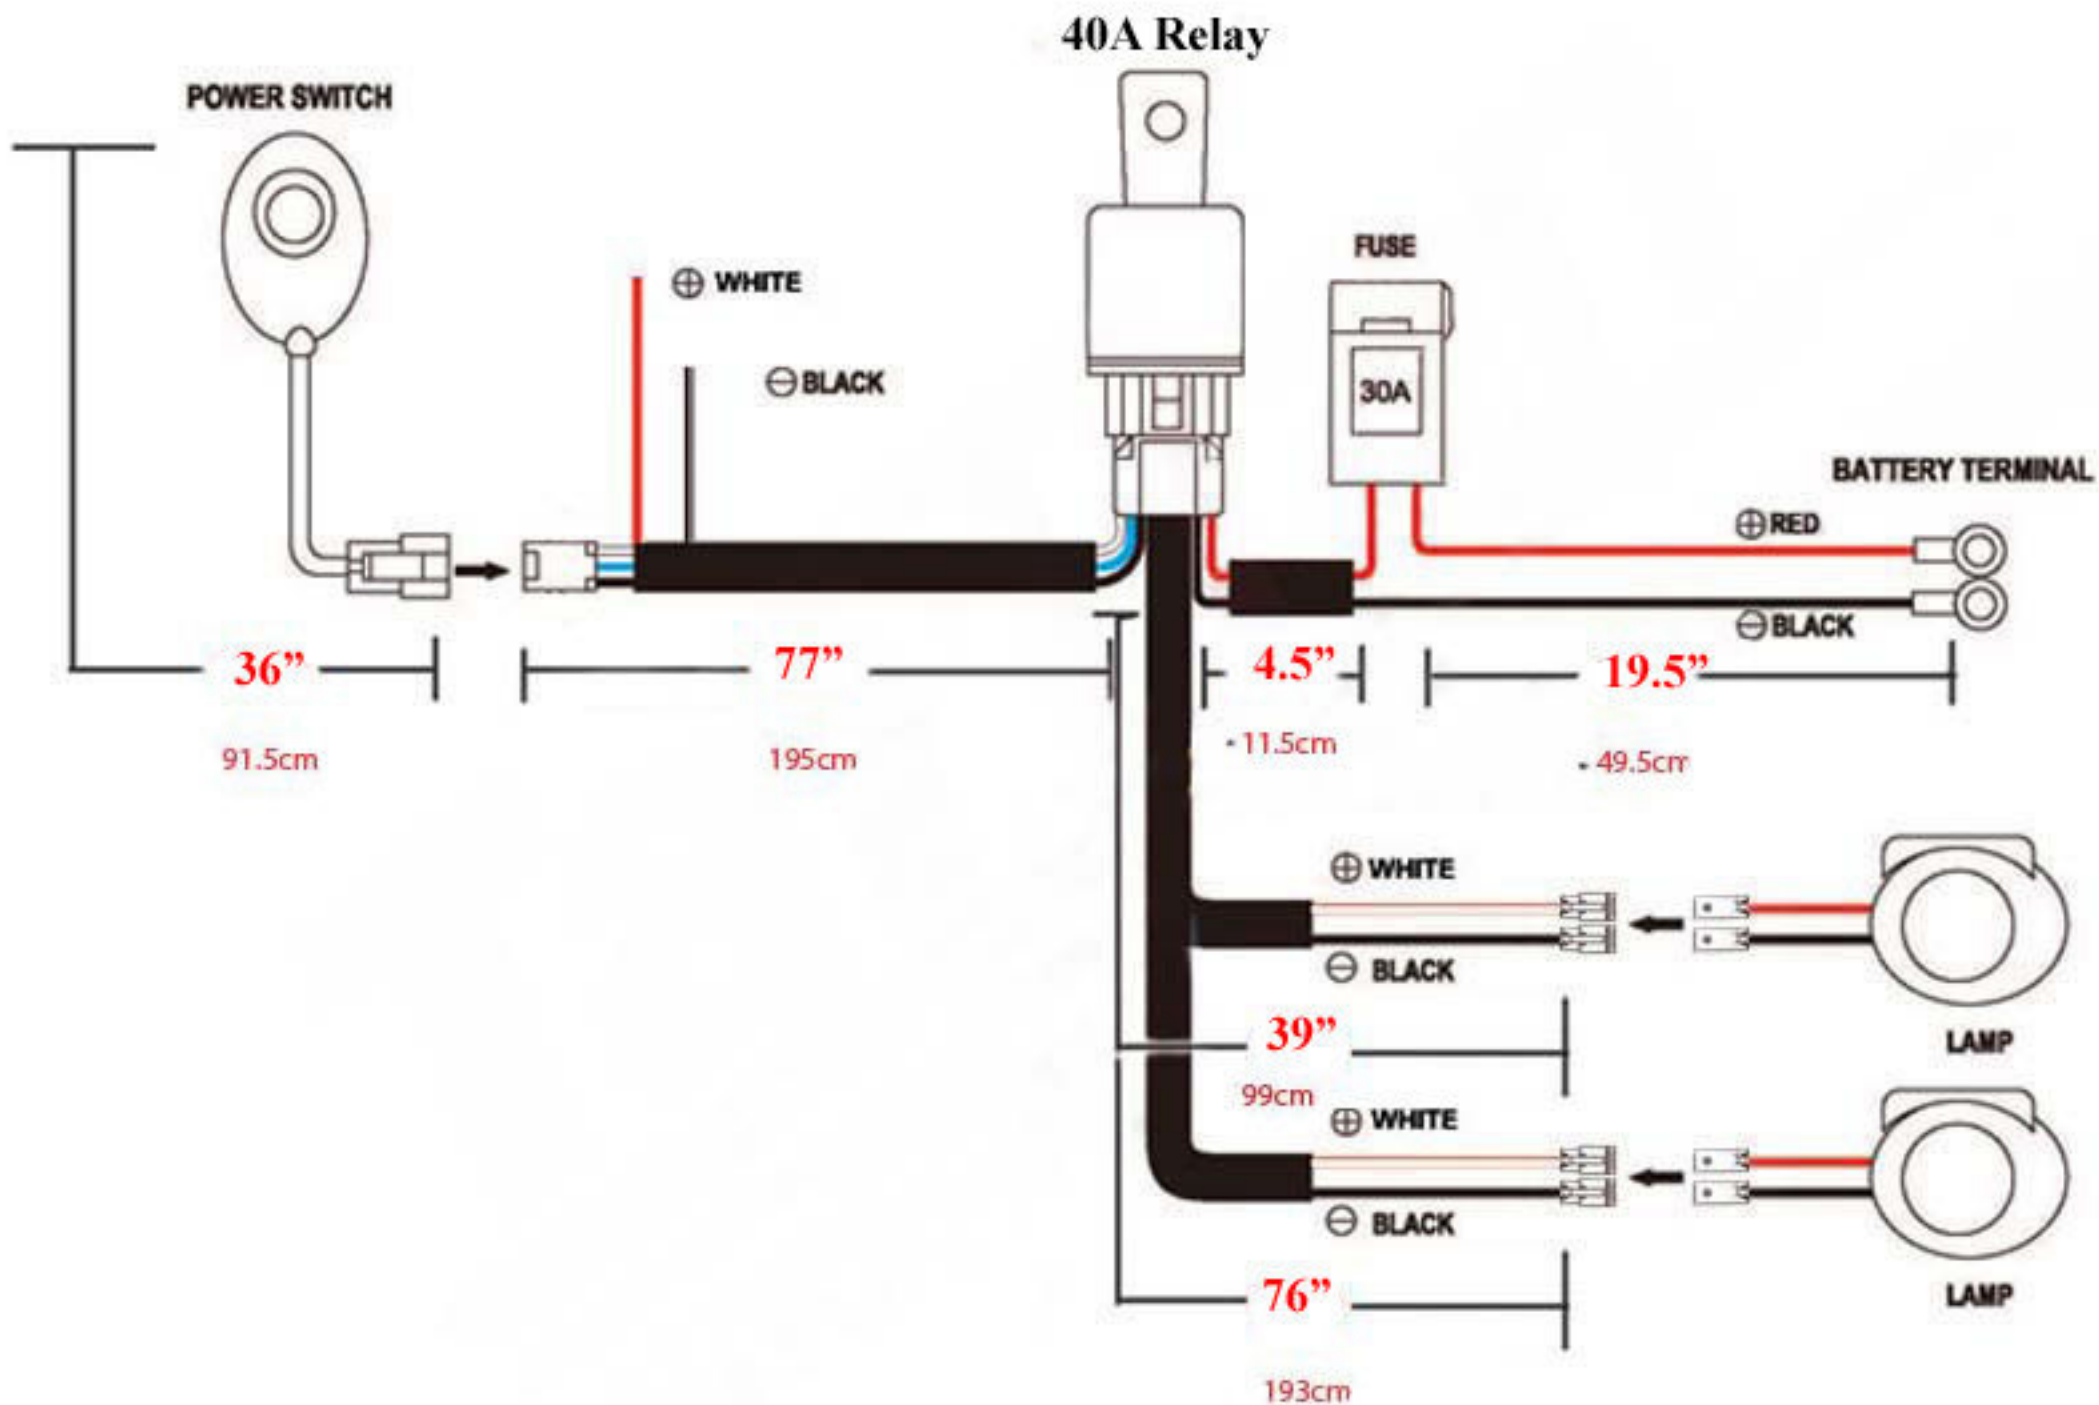

Driving Light wiring diagram for Earth Switched Vehicles

H4(High/Low)<H4-2A.H4-2B>

o original halogen
imp connector socket.

HID KIT INSTALL (Without Relay)

THIS WIRE MAY BE ATTACHED WITH THE BULB