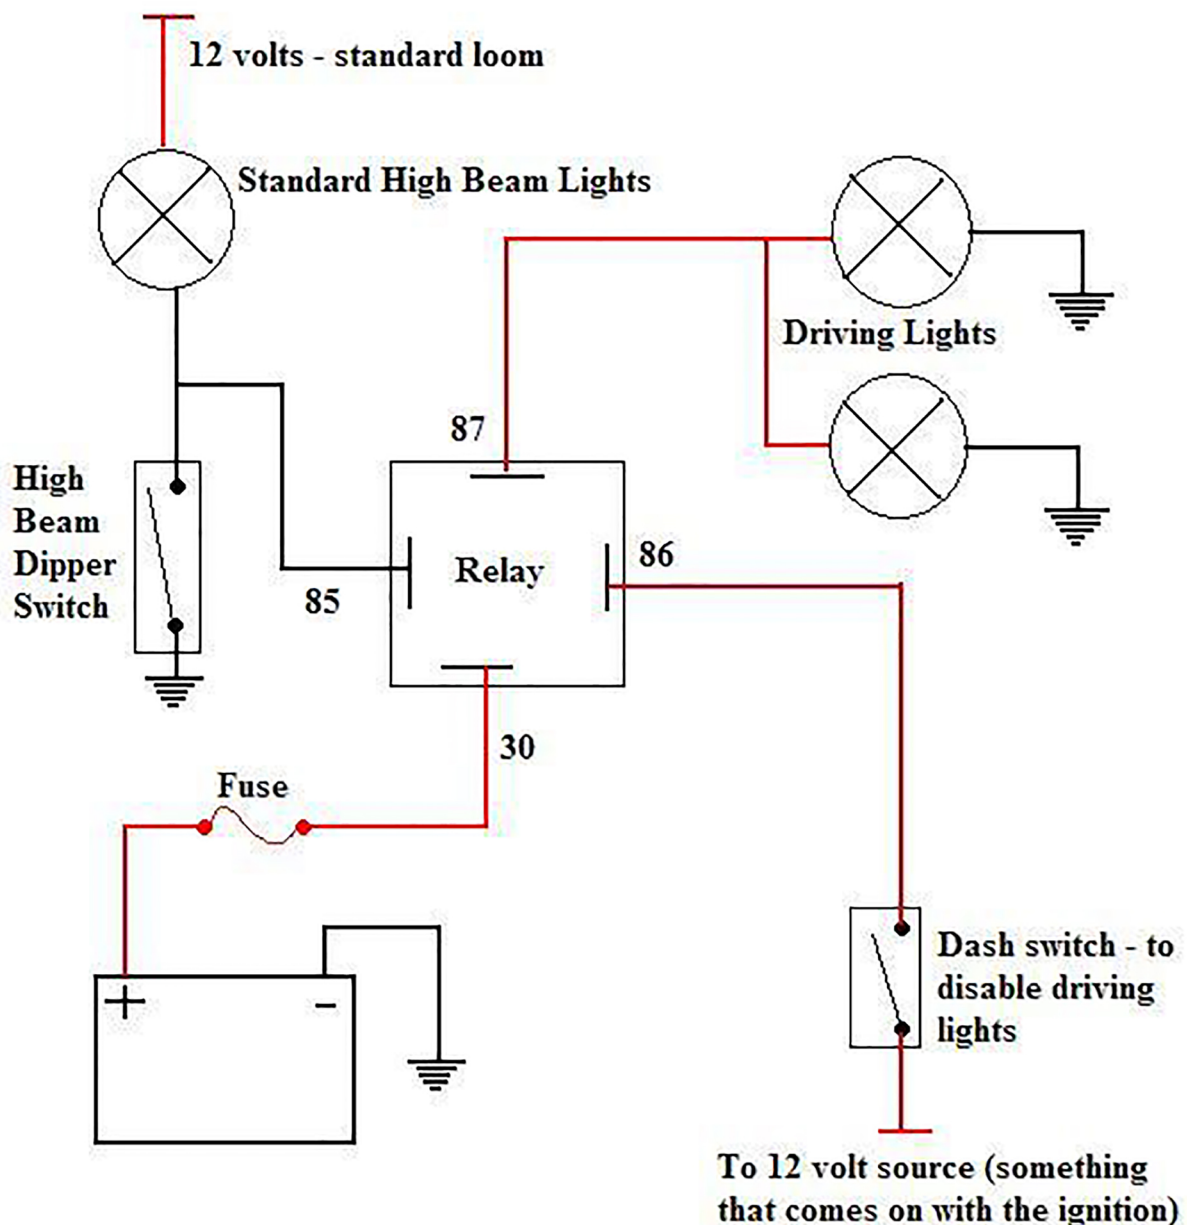

Driving Light wiring diagram for Earth Switched Vehicles

H4(High/Low)<H4-2A.H4-2B>

o original halogen
imp connector socket.

HID KIT INSTALL (Without Relay)

THIS WIRE MAY BE ATTACHED WITH THE BULB