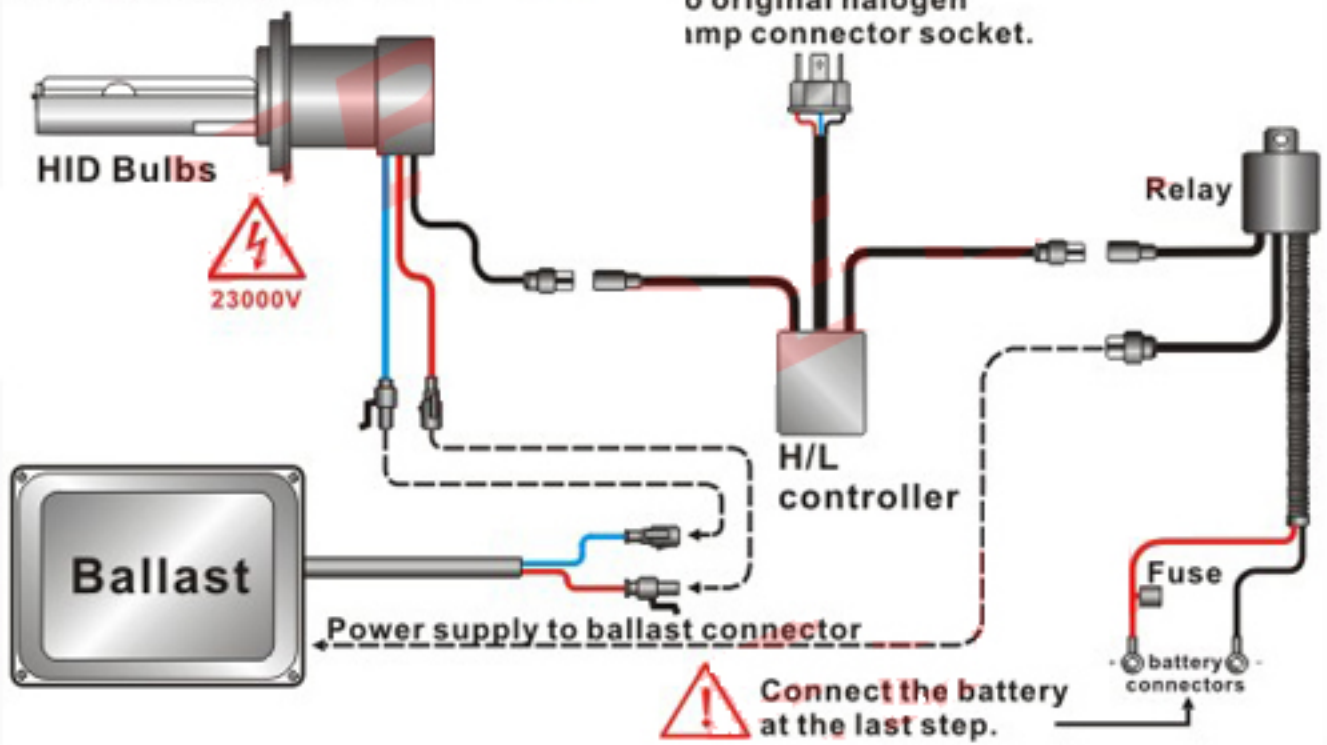

Driving Light wiring diagram for Earth Switched Vehicles

H4(High/Low)<H4-2A.H4-2B>

o original halogen
imp connector socket.

HID KIT INSTALL (Without Relay)

THIS WIRE MAY BE ATTACHED WITH THE BULB