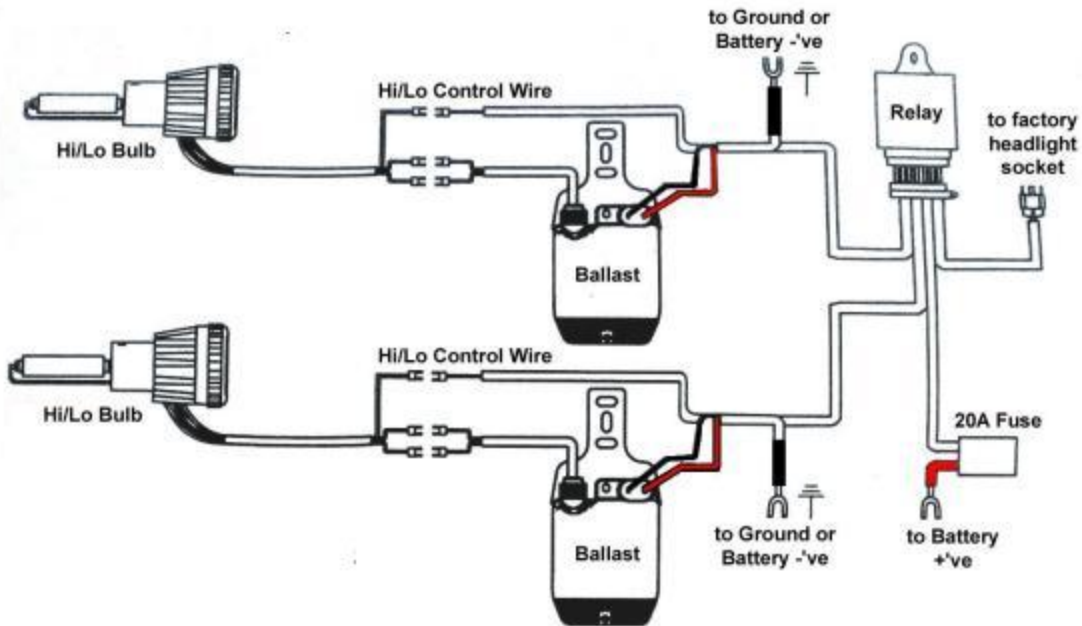

Driving Light wiring diagram for Earth Switched Vehicles

H4(High/Low)<H4-2A.H4-2B>

o original halogen
imp connector socket.

HID KIT INSTALL (Without Relay)

THIS WIRE MAY BE ATTACHED WITH THE BULB