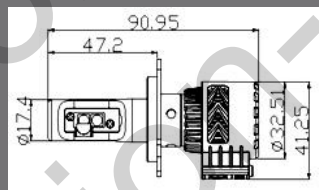

FEATURES

- External Drivers.
- 6000 Lumen Per Bulb.
- Cooling Fans.
- CREE XHP50 LED's.
- Plug & Play.
- Super Bright.
- Double Sided LED's.
- H/L Bulbs 4pcs.
- Single Bulbs 2pcs.
- 1yr Warranty.

H4 H/L