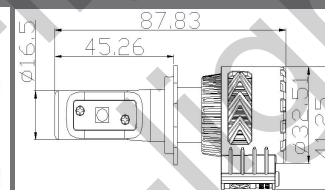

V SERIES LED CONVERSION KITS

Pro-Vision Lighting & Electrical.
PO Box 787, Broadway, NSW, 2007, Australia. Tel: 1300 775 359, Int:+61438654765.

V SERIES

LED Bulb Sizes
Check out the sizes for the
V Series LED Conversion
Kit Bulbs.

FEATURES

- External Drivers.
- 6000 Lumen Per Bulb.
- Cooling Fans.
- CREE XHP50 LED's.
- Plug & Play.
- Super Bright.
- Double Sided LED's.
- H/L Bulbs 4pcs.
- Single Bulbs 2pcs.
- 1yr Warranty.

H7